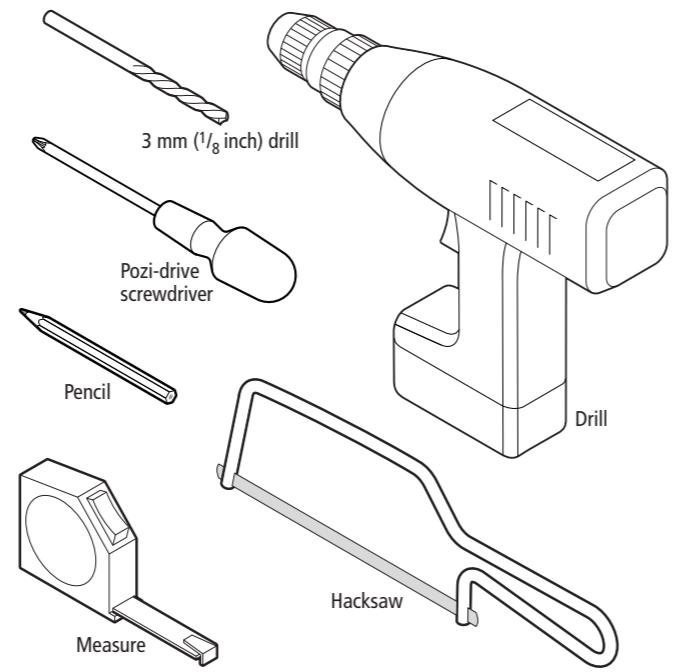

Tools Required