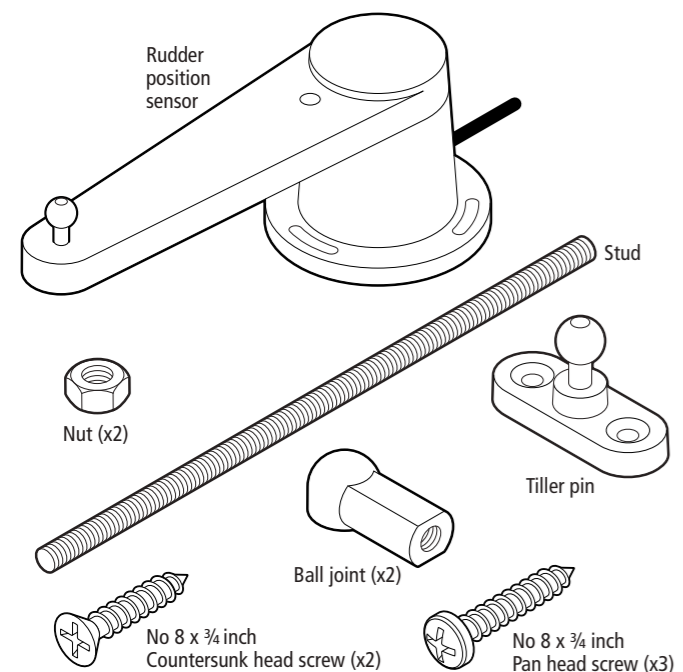

# RUDDER POSITION SENSOR INSTALLATION GUIDE

**Raymarine**  
www.raymarine.com

## Parts Supplied